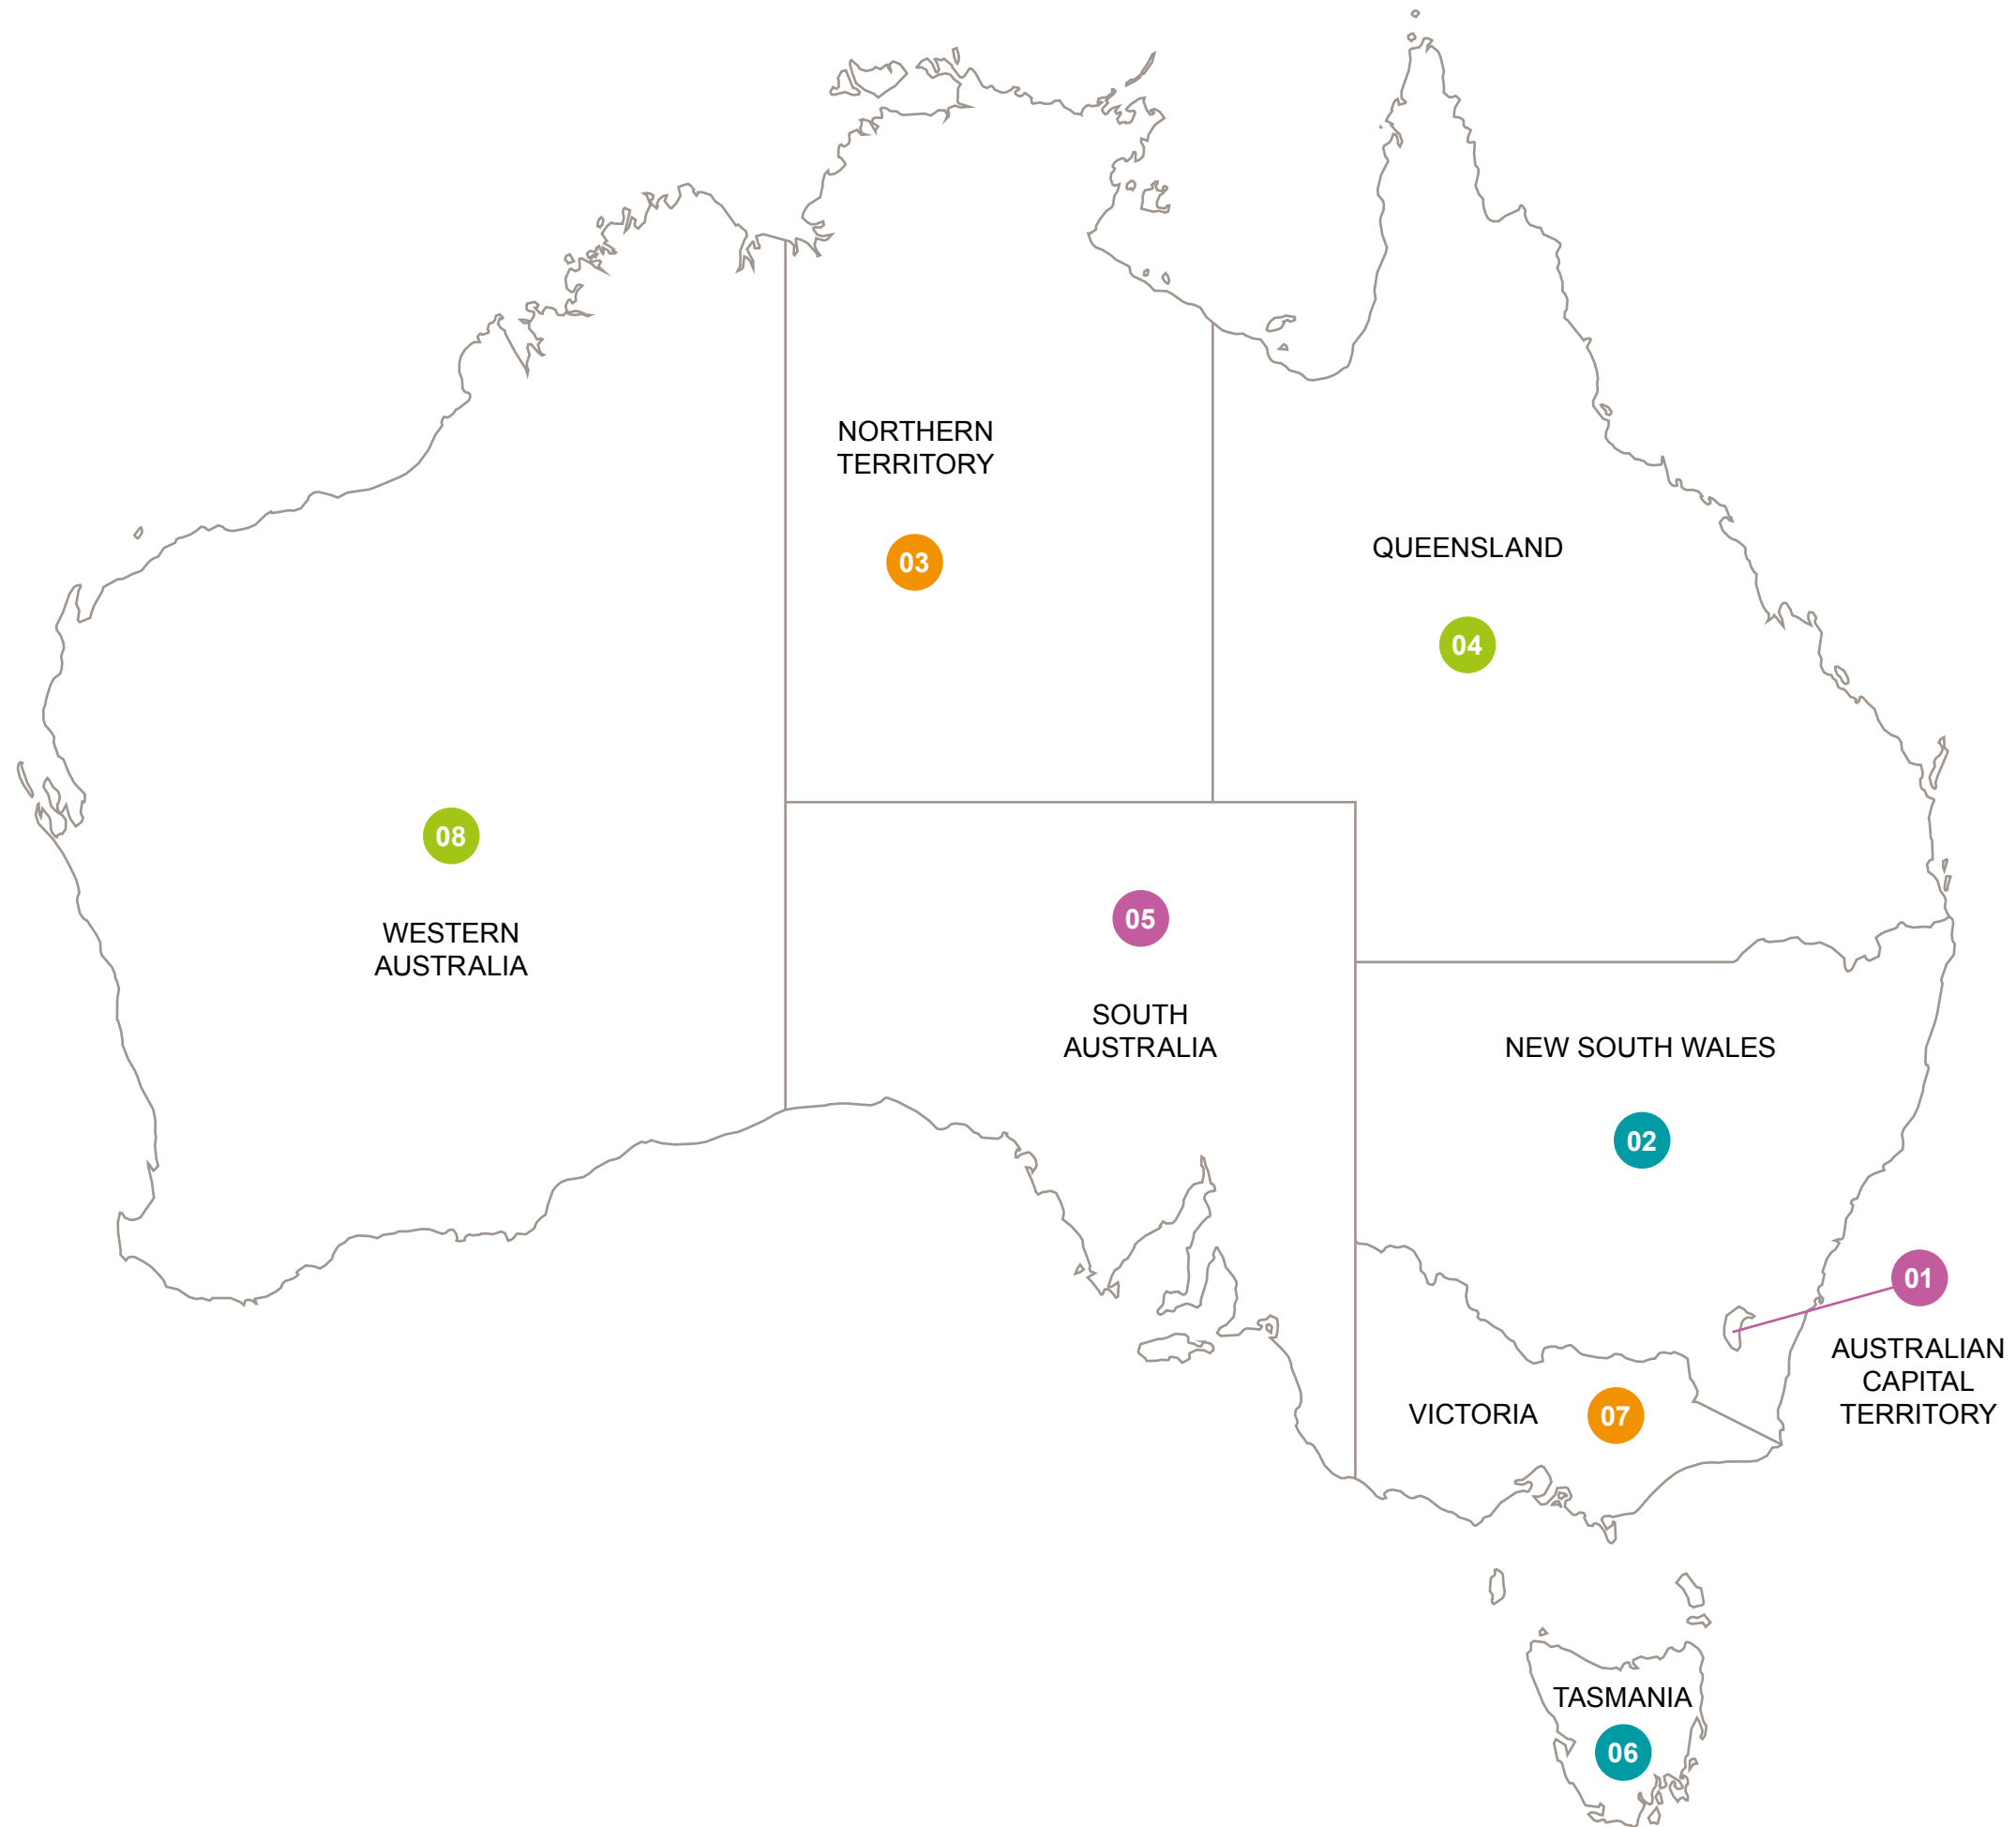

## 01 Australian Capital Territory

- ACT Nursing and Midwifery Board, Canberra
- ACT Teacher Quality Institute, Jameson
- AUSAID (Scholarships), Canberra
- Australasian Osteopathic Accreditation Council, Canberra
- Australia Awards for Development, Canberra
- Australian Catholic Migrant and Refugee Office, Canberra
- Australian Catholic University, Canberra
- Australian Department of Education, Canberra
- Australian Department of Home Affairs – ACT, Canberra
- Australian Institute for Teaching and School Leadership, Kingston
- Australian International Hotel School (AIHS), Canberra
- Australian Medical Council, Canberra
- Australian National University, Canberra
- Australian National University College, Canberra
- Australian Nursing and Midwifery Accreditation Council, Canberra
- Australian Pharmacy Council, Canberra
- British High Commission - Canberra
- Canberra Institute of Technology (CIT)
- Civil Aviation Safety Authority, Canberra
- COPRA – Council of Pharmacy, Canberra
- Council on Chiropractic Education Australasia, Canberra
- CPA Australia, Canberra
- CSIRO Land and Water, Canberra
- Department of Immigration and Protection, Canberra
- Department of Industry, Innovation, Science, Research and Tertiary Education, Canberra
- Engineers Australia, Canberra Division
- High Commission of Canada, Australia, Canberra
- Kuwait Culture Office, Canberra
- Legal Practitioners Admission Board, ACT Supreme Court, Canberra
- Medical Board of the Australian Capital Territory, Canberra
- National Accreditation Authority for Translators and Interpreters, Canberra
- National Office of Overseas Skills Recognition – NOOSR, Canberra
- New Zealand Ministry of Foreign Affairs and Trade, Australia, Canberra